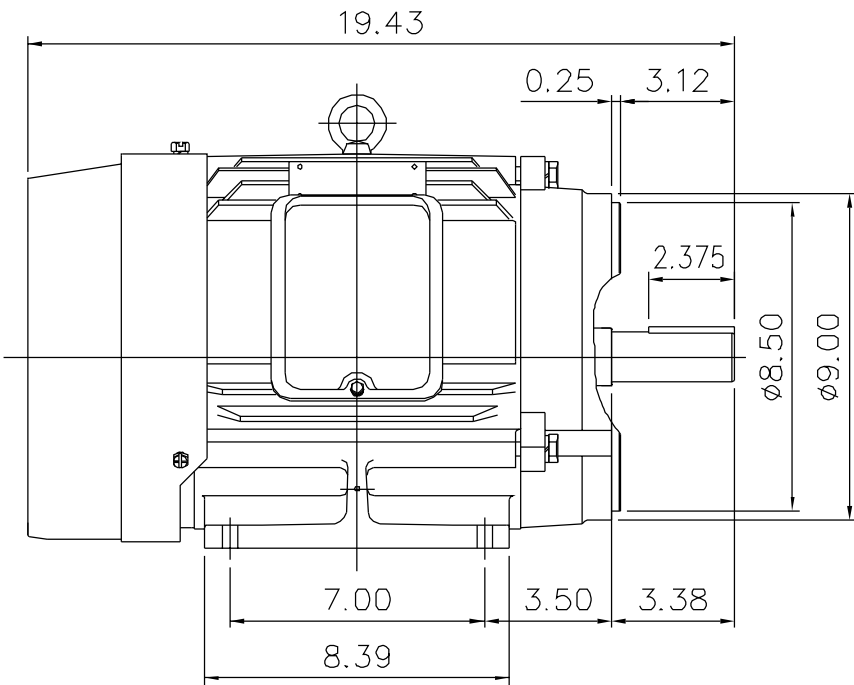

FILE NO:
 CUSTOMER:
 PO. NO:
 ORDER NO:

#215TC (1:5)

STERLING OUTLINE ELECTRIC, INC. IRVINE, CA	3-PHASE INDUCTION MOTOR	DESIGNED		DIMENSIONS IN INCHES
		CHECKED		3RD ANGLE PROJECTION
		APPROVED		DWG. NO: 215TC