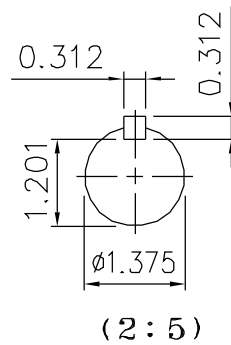

FILE NO:
 CUSTOMER:
 PO. NO:
 ORDER NO:

#215TC (1:5)

STERLING OUTLINE ELECTRIC, INC. IRVINE, CA	3-PHASE INDUCTION MOTOR	DESIGNED		DIMENSIONS IN INCHES
		CHECKED		3RD ANGLE PROJECTION
		APPROVED		DWG. NO: 215TC