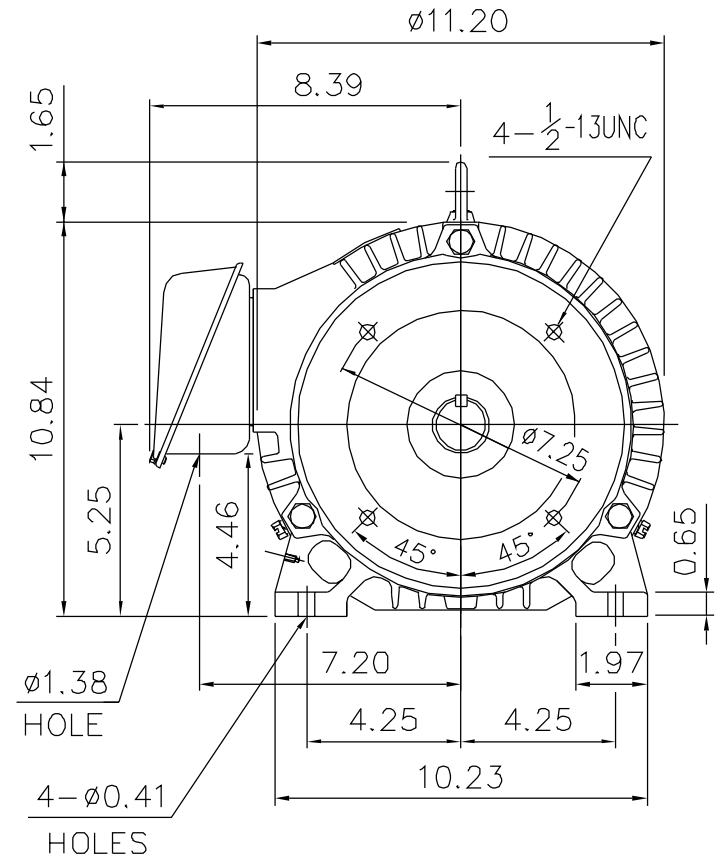

FILE NO:
 CUSTOMER:
 PO. NO:
 ORDER NO:

#215TC (1:5)

STERLING OUTLINE ELECTRIC, INC. IRVINE, CA	3-PHASE INDUCTION MOTOR	DESIGNED		DIMENSIONS IN INCHES
		CHECKED		3RD ANGLE PROJECTION
		APPROVED		DWG. NO: 215TC