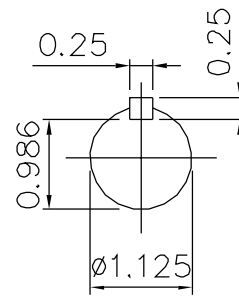

FILE NO:

CUSTOMER:

PO. NO:

ORDER NO:

(2:5)

#184TC (1:5)

STERLING OUTLINE
ELECTRIC, INC.
IRVINE, CA

3-PHASE
INDUCTION MOTOR

DESIGNED

CHECKED

APPROVED

DIMENSIONS IN INCHES

3RD ANGLE PROJECTION

DWG. NO: 184TC