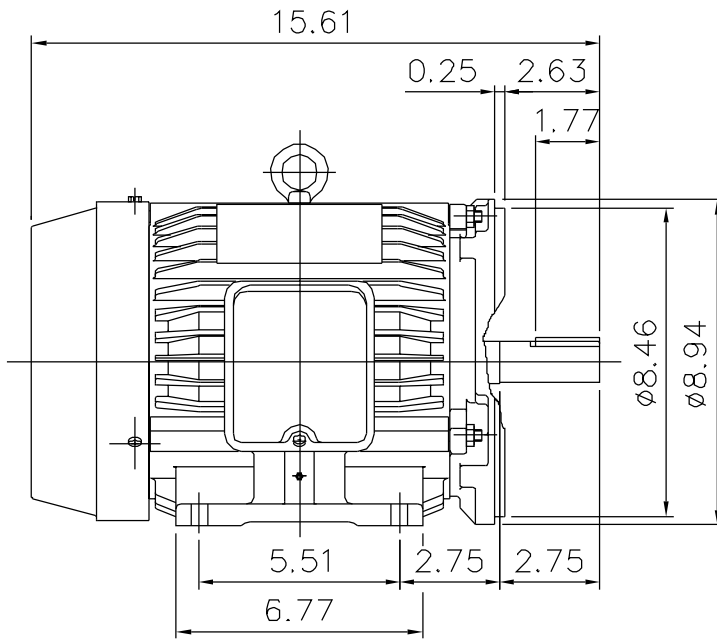

FILE NO:

CUSTOMER:

PO. NO:

ORDER NO:

(2:5)

#184TC (1:5)

STERLING OUTLINE
ELECTRIC, INC.
IRVINE, CA

3-PHASE
INDUCTION MOTOR

DESIGNED

CHECKED

APPROVED

DIMENSIONS IN INCHES

3RD ANGLE PROJECTION

DWG. NO: 184TC