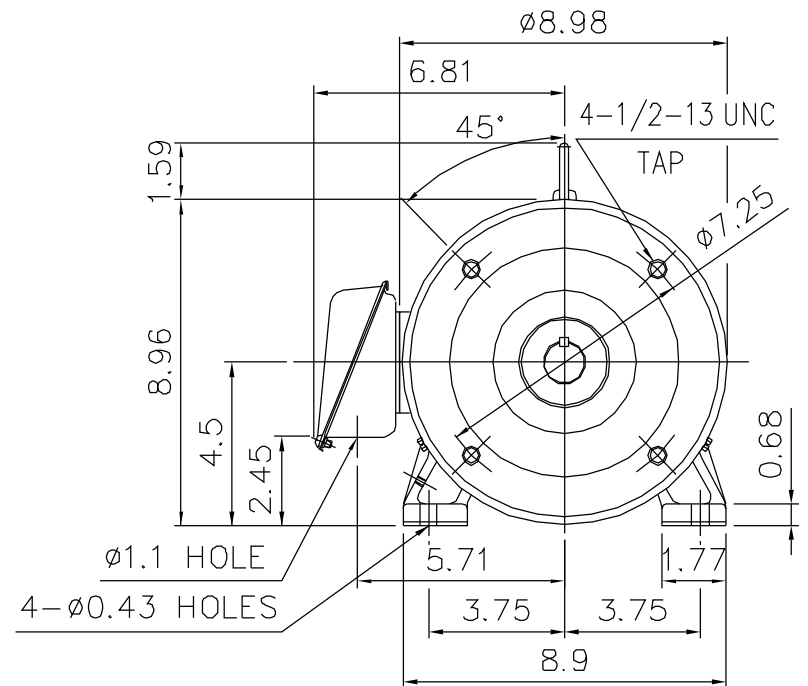

FILE NO:

CUSTOMER:

PO. NO:

ORDER NO:

(2:5)

#184TC (1:5)

STERLING OUTLINE
ELECTRIC, INC.
IRVINE, CA

3-PHASE
INDUCTION MOTOR

DESIGNED

CHECKED

APPROVED

DIMENSIONS IN INCHES

3RD ANGLE PROJECTION

DWG. NO: 184TC