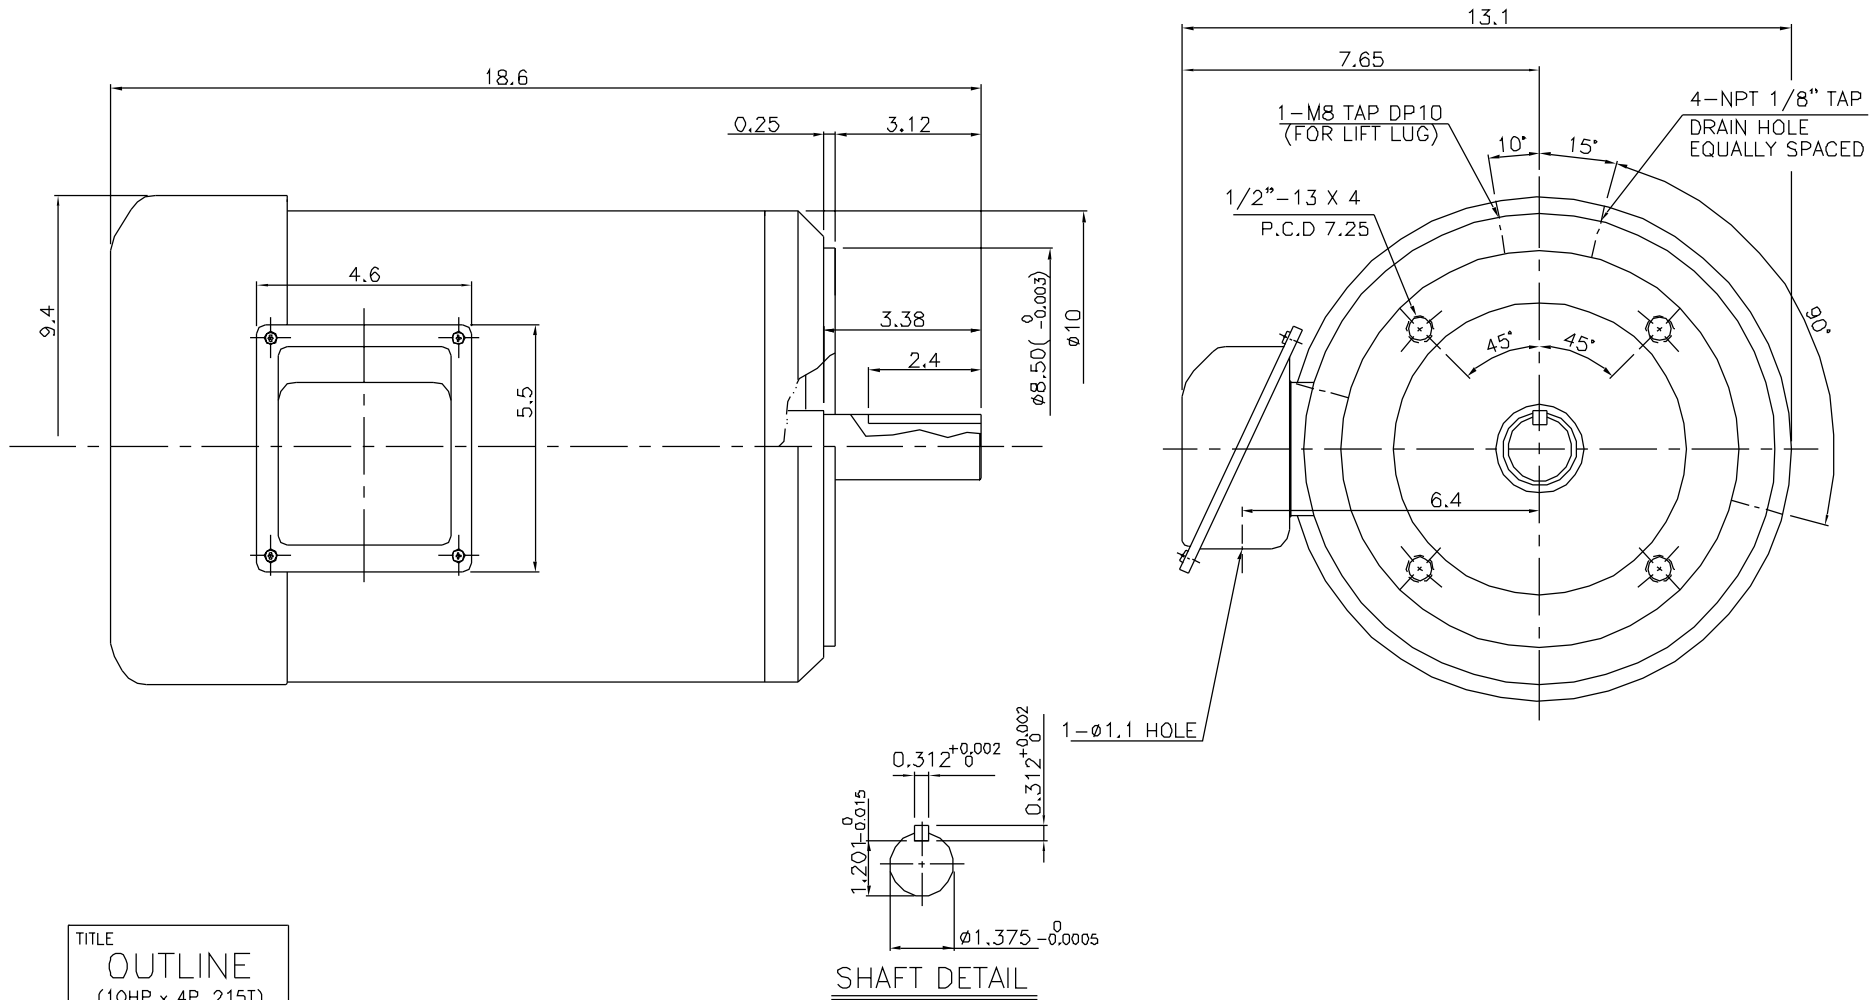

C-FACE FOOTLESS XB STAINLESS STEEL AND DB ROLLED STEEL MOTOR

TITLE
OUTLINE
 (10HP x 4P, 215T)

STERLING
ELECTRIC, INC.