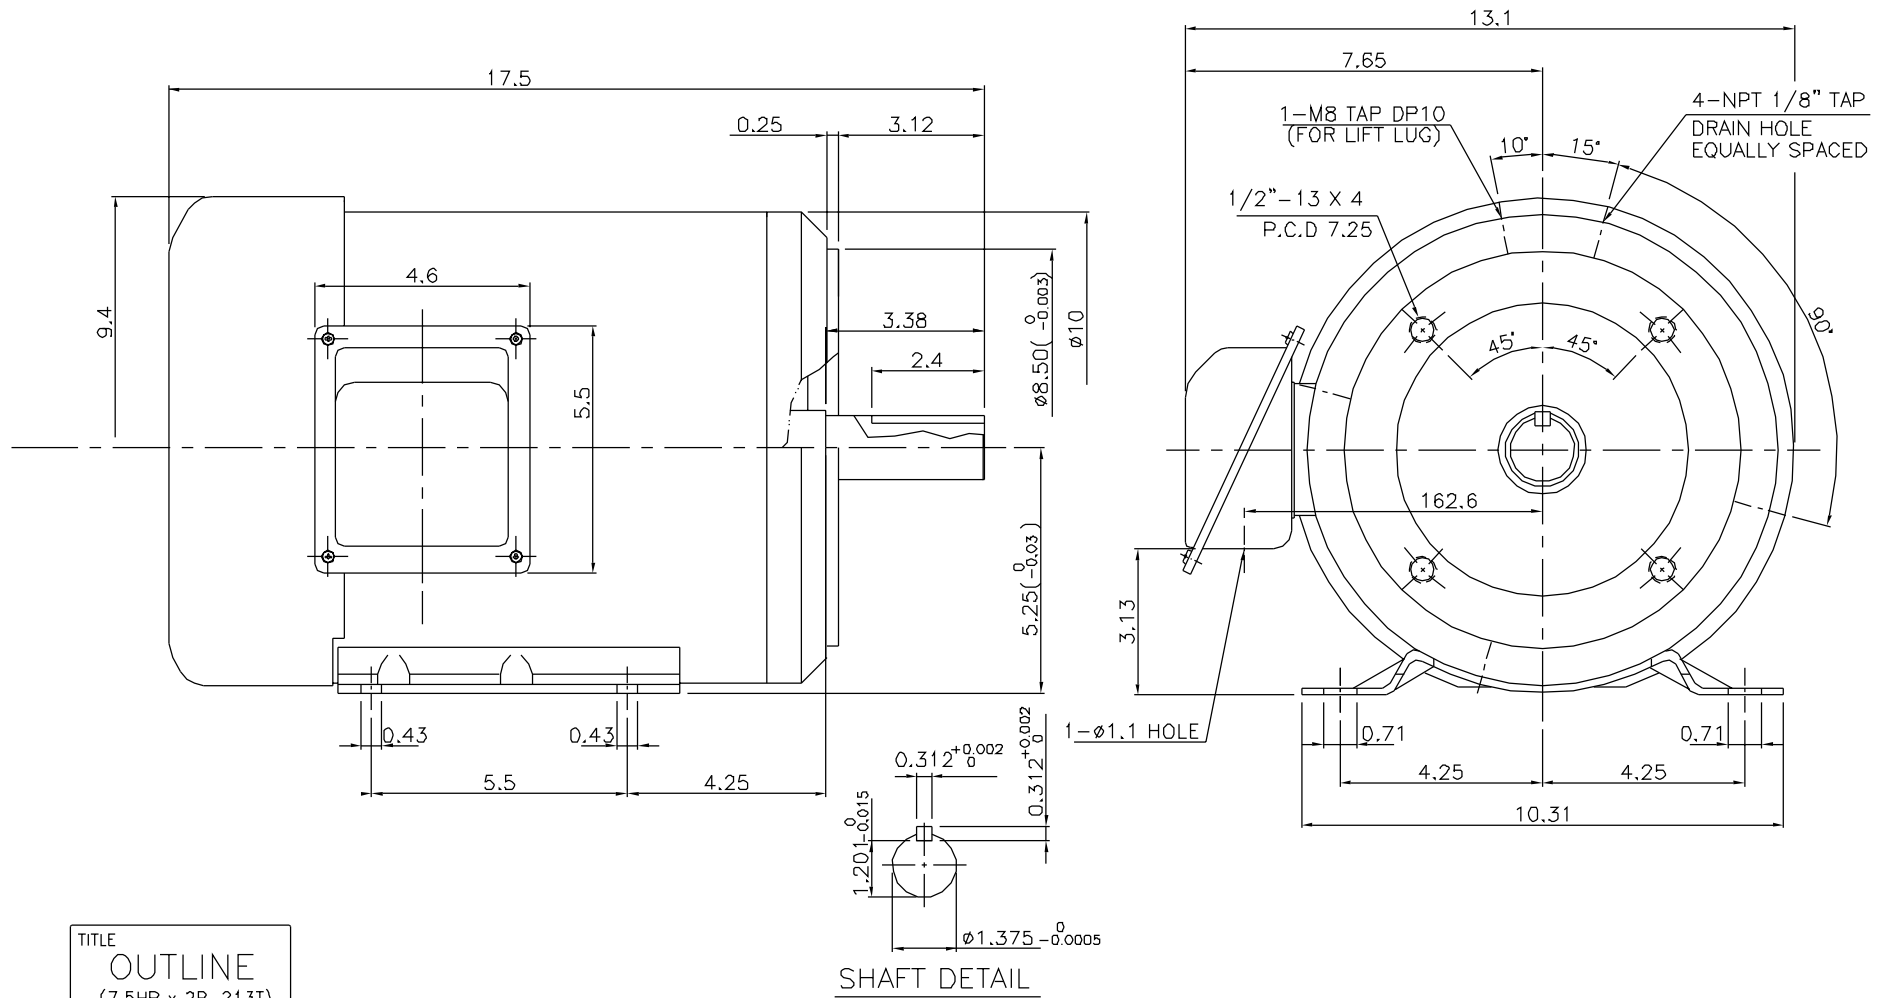

C-FACE FOOTED XB STAINLESS STEEL AND DB ROLLED STEEL MOTOR

TITLE
OUTLINE
 (7.5HP x 2P, 213T)

STERLING
ELECTRIC, INC.